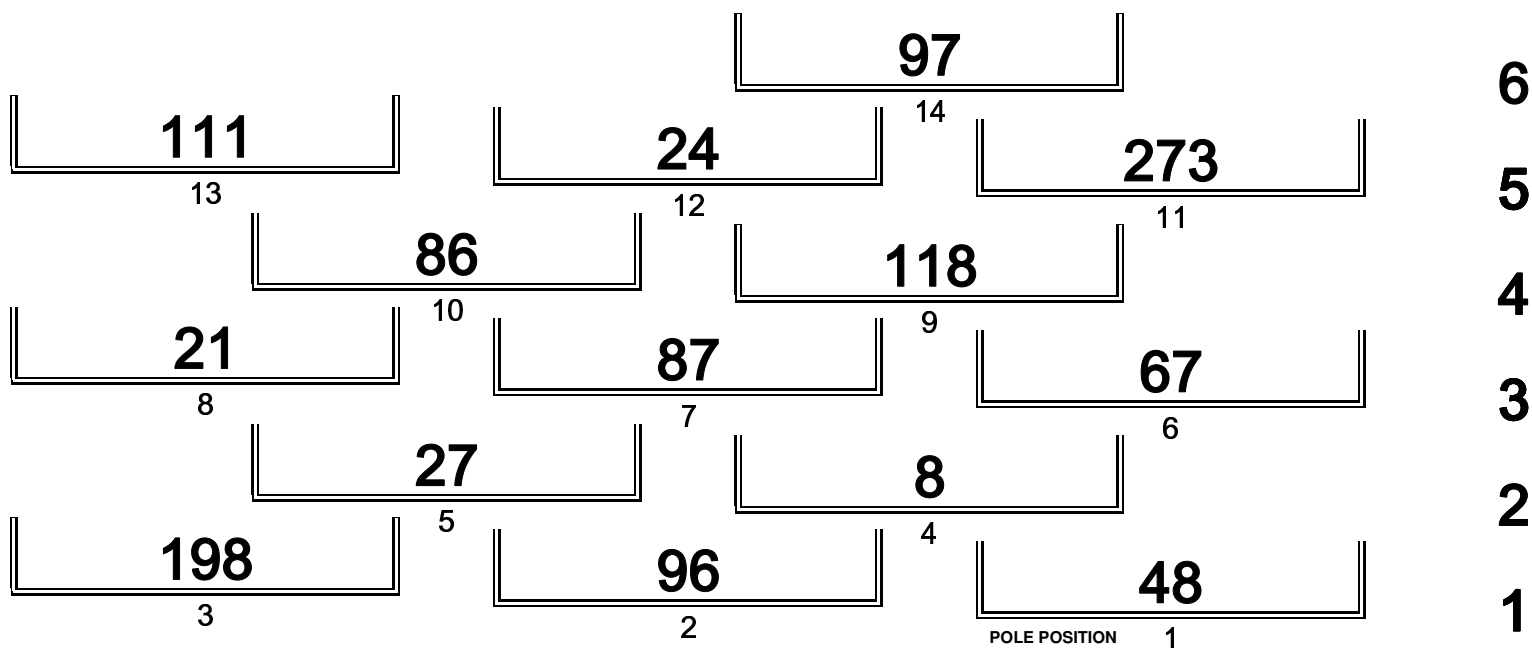

# CMU,CMR,SK,SM Križevci

1000 SST, BB

Gornji grad 1,500 km

UTRKA

23.6.2024. 17:40

Race ( 18 Laps)

Orbits

Live Timing & Race results on