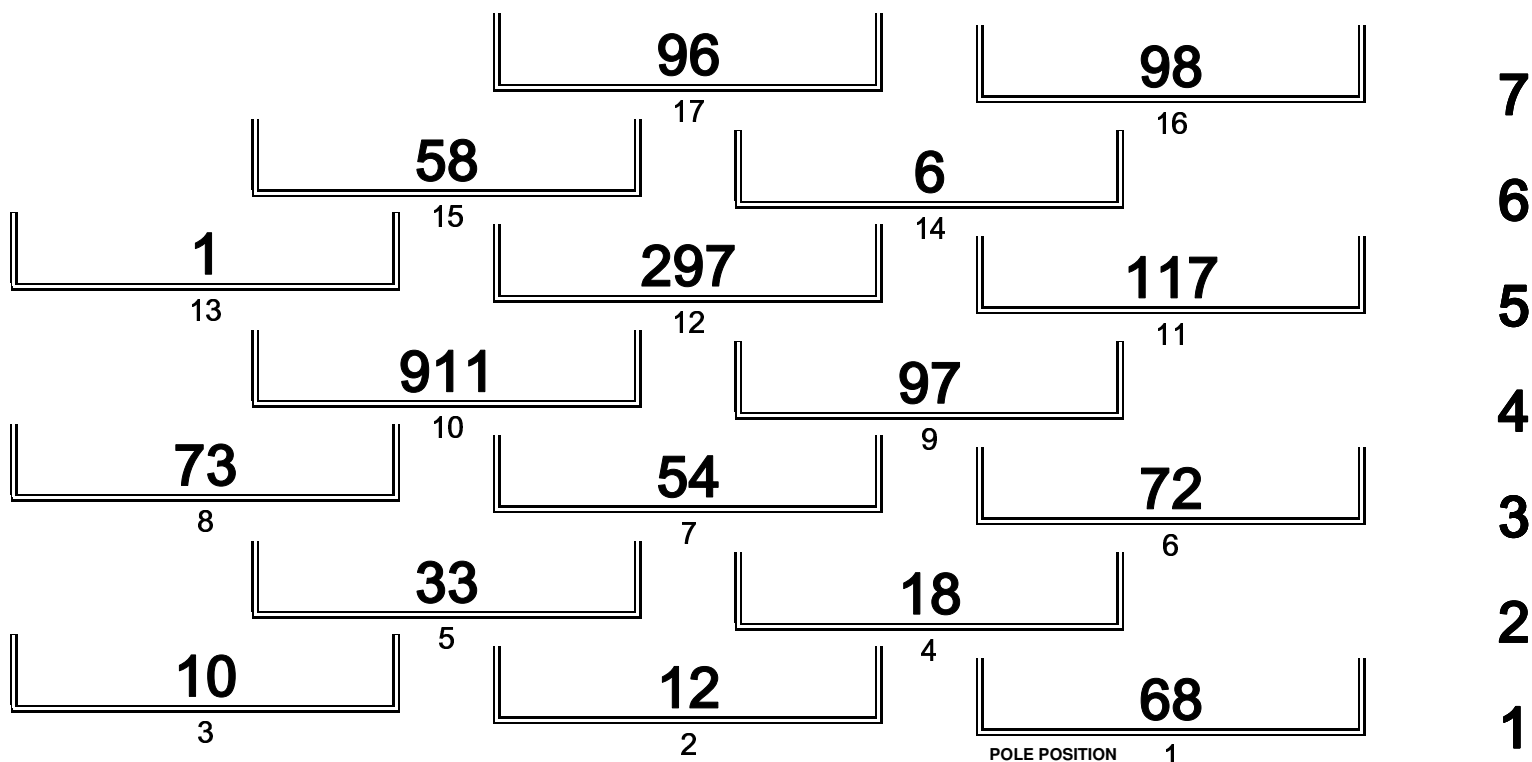

CMU,CMR,SK,SM Križevci

125 SP, 300SSP

Gornji grad 1,500 km

UTRKA

23.6.2024. 15:30

Race (14 Laps)

Orbits

Live Timing & Race results on