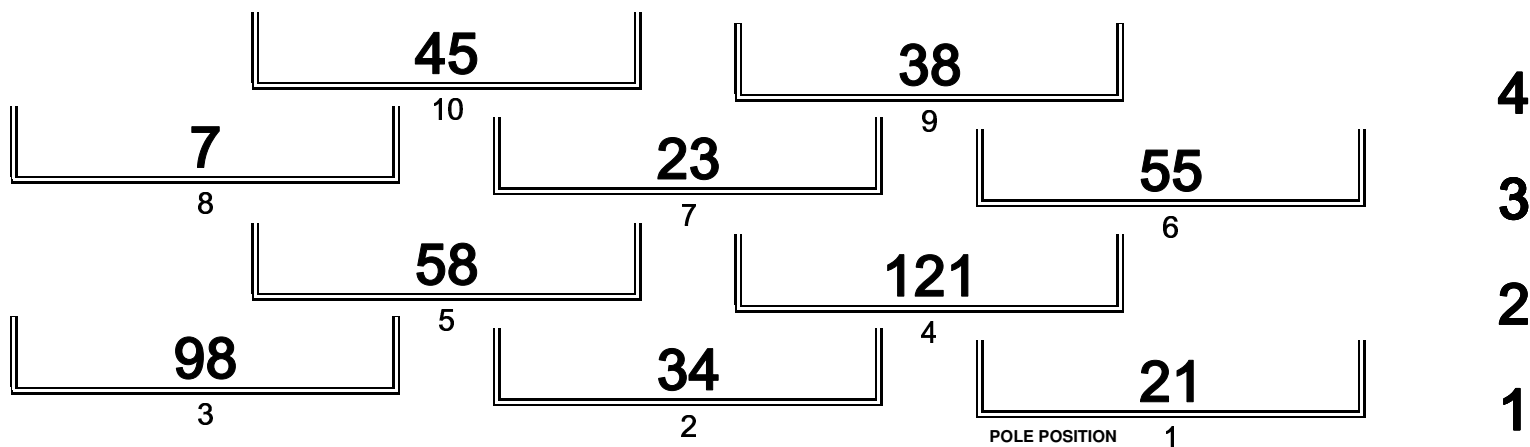

CMU,CMR,SK,SM Križevci

600 SST

Gornji grad 1,500 km

UTRKA

23.6.2024. 16:40

Race (18 Laps)

Orbits

Live Timing & Race results on